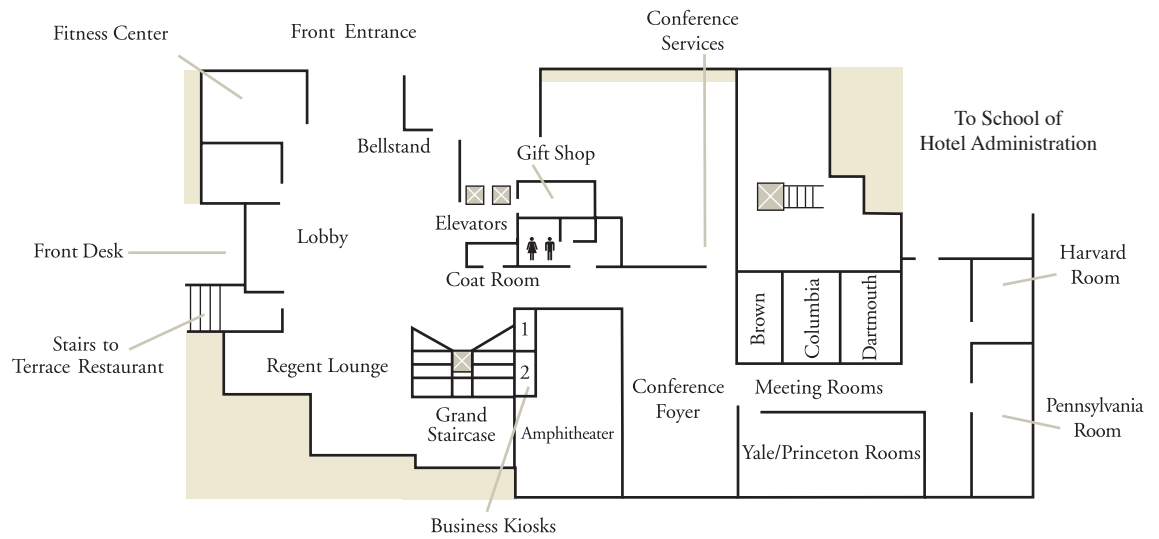

Welcome to the place to meet—The Statler Hotel.

The Statler Hotel

 Hospitality Leadership Through Learning

& J. Willard Marriott Executive Education Center

Ground Floor

First Floor

Second Floor

Room	Sq. Ft.	Classroom	Theater	Conference	U-Shape	Hollow Square	Banquet*		Reception
							Served	Buffet	
Amphitheater	2,304	87							
Yale/Princeton	1,078	56	71	42	37	37	70	60	100
Yale	528	28	35	22	22	22	30	30	40
Princeton	550	28	36	22	22	22	30	30	40
Pennsylvania	576	25	39	25	22	22	39	30	60
Harvard	390			14					
Dartmouth	360	15	23	20	15		20		30
Columbia	312	15	21	20	15		20		30
Brown	168		10	10			10		
Conference Foyer	1,518								200
Rowe	726	32	40	25	20	20	47	40	60
Taylor A/B	1,188	60	82	50	35	35	80	80	100
Taylor A	462	16	30	20	10	10	30	20	40
Taylor B	726	30	50	30	20	20	50	50	60
Four Seasons	336			12					
Castello Banfi	465			14			14-24		
Ballroom**	4,140	150	250	60	50	50	276	250	500
Ballroom A	1,725	50	100	40	35	35	80	60	150
Ballroom B	2,415	60	150	50	40	40	150	120	300
Ballroom Foyer	1,518						80	60	200
Terrace Restaurant	2,700		150				150	150	300
Terrace Lounge	1,728		50				90	60	100

Room sets include tables and chairs only. Additional audiovisual requirements, dance floors, etc. will alter room capacities.

*Based on round tables, each seating 10 people.

**Ballroom can accommodate 50 six-foot tables for exhibit.

Alice Statler Auditorium

Room	Sq. Ft.	Theater	Reception
A. Seating	4,864	700	
B. Foyer	1,148		100

Offerings:

- 87-seat amphitheater, 7 meeting/breakout rooms and a grand ballroom with seating for 276
- 153 well-appointed guest rooms and suites
- 3 restaurants on site ranging from our signature restaurant, Taverna Banfi, to the casual Terrace Restaurant
- Located on Cornell University's Ivy League campus, overlooking Cayuga Lake and the city of Ithaca – in the center of the scenic Finger Lakes region. We are in close proximity to unique shops, waterfalls, gorges, wineries and much more!