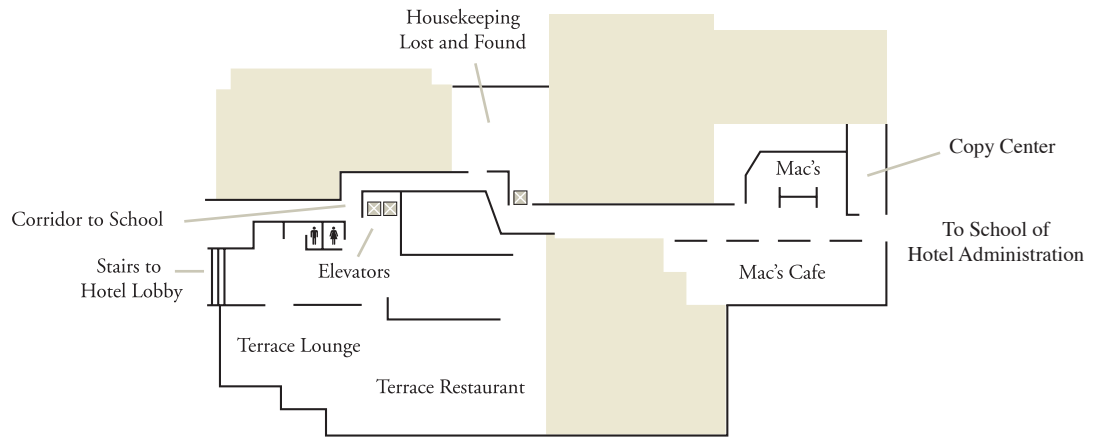

Welcome to the place to meet—The Statler Hotel.

The Statler Hotel

 Hospitality Leadership Through Learning

& J. Willard Marriott Executive Education Center

Ground Floor

First Floor

Second Floor

Room	Sq. Ft.	Classroom	Theater	Conference	U-Shape	Hollow Square	Banquet*		Reception
							Served	Buffet	
Amphitheater	2,304	87							
Yale/Princeton	1,078	56	71	42	37	37	70	60	100
Yale	528	28	35	22	22	22	30	30	40
Princeton	550	28	36	22	22	22	30	30	40
Pennsylvania	576	25	39	25	22	22	39	30	60
Harvard	390			14					
Dartmouth	360	15	23	20	15		20		30
Columbia	312	15	21	20	15		20		30
Brown	168		10	10			10		
Conference Foyer	1,518								200
Rowe	726	32	40	25	20	20	47	40	60
Taylor A/B	1,188	60	82	50	35	35	80	80	100
Taylor A	462	16	30	20	10	10	30	20	40
Taylor B	726	30	50	30	20	20	50	50	60
Four Seasons	336			12					
Castello Banfi	465			14			14-24		
Ballroom**	4,140	150	250	60	50	50	276	250	500
Ballroom A	1,725	50	100	40	35	35	80	60	150
Ballroom B	2,415	60	150	50	40	40	150	120	300
Ballroom Foyer	1,518						80	60	200
Terrace Restaurant	2,700		150				150	150	300
Terrace Lounge	1,728		50				90	60	100

Alice Statler Auditorium

Room	Sq. Ft.	Theater	Reception
A. Seating	4,864	700	
B. Foyer	1,148		100

Offerings:

- 87-seat amphitheater, 7 meeting/breakout rooms and a grand ballroom with seating for 276
- 153 well-appointed guest rooms and suites
- 3 restaurants on site ranging from our signature restaurant, Taverna Banfi, to the casual Terrace Restaurant
- Located on Cornell University's Ivy League campus, overlooking Cayuga Lake and the city of Ithaca – in the center of the scenic Finger Lakes region. We are in close proximity to unique shops, waterfalls, gorges, wineries and much more!