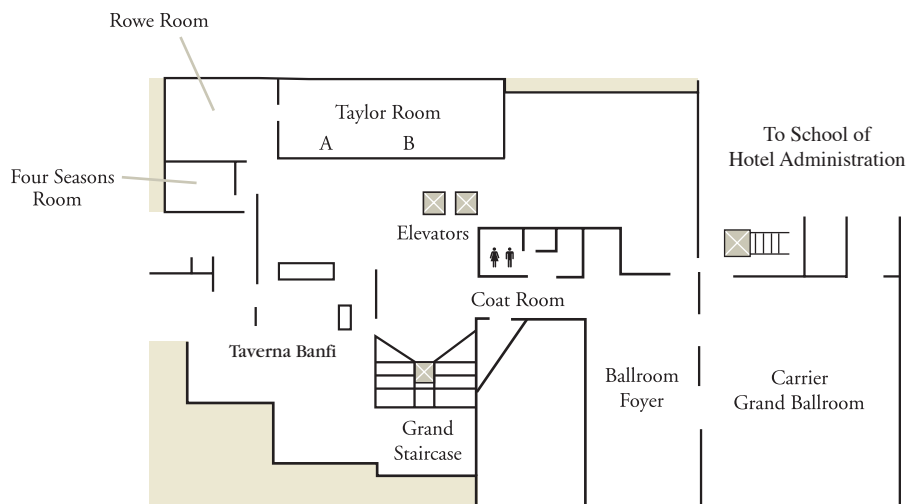

Welcome to the place to meet—The Statler Hotel.

The Statler Hotel

 Hospitality Leadership Through Learning

& J. Willard Marriott Executive Education Center

Ground Floor

First Floor

Second Floor

Room	Sq. Ft.	Classroom	Theater	Conference	U-Shape	Hollow Square	Banquet*		Reception
							Served	Buffet	
Amphitheater	2,304	87							
Yale/Princeton	1,078	56	71	42	37	37	70	60	100
Yale	528	28	35	22	22	22	30	30	40
Princeton	550	28	36	22	22	22	30	30	40
Pennsylvania	576	25	39	25	22	22	39	30	60
Harvard	390			14					
Dartmouth	360	15	23	20	15		20		30
Columbia	312	15	21	20	15		20		30
Brown	168		10	10			10		
Conference Foyer	1,518								200
Rowe	726	32	40	25	20	20	47	40	60
Taylor A/B	1,188	60	82	50	35	35	80	80	100
Taylor A	462	16	30	20	10	10	30	20	40
Taylor B	726	30	50	30	20	20	50	50	60
Four Seasons	336			12					
Castello Banfi	465			14			14-24		
Ballroom**	4,140	150	250	60	50	50	276	250	500
Ballroom A	1,725	50	100	40	35	35	80	60	150
Ballroom B	2,415	60	150	50	40	40	150	120	300
Ballroom Foyer	1,518						80	60	200
Terrace Restaurant	2,700		150				150	150	300
Terrace Lounge	1,728		50				90	60	100

Room sets include tables and chairs only. Additional audiovisual requirements, dance floors, etc. will alter room capacities.

*Based on round tables, each seating 10 people.

**Ballroom can accommodate 50 six-foot tables for exhibit.

Alice Statler Auditorium

Room	Sq. Ft.	Theater	Reception
A. Seating	4,864	700	
B. Foyer	1,148		100

Offerings:

- 87-seat amphitheater, 7 meeting/breakout rooms and a grand ballroom with seating for 276
- 153 well-appointed guest rooms and suites
- 3 restaurants on site ranging from our signature restaurant, Taverna Banfi, to the casual Terrace Restaurant
- Located on Cornell University's Ivy League campus, overlooking Cayuga Lake and the city of Ithaca – in the center of the scenic Finger Lakes region. We are in close proximity to unique shops, waterfalls, gorges, wineries and much more!